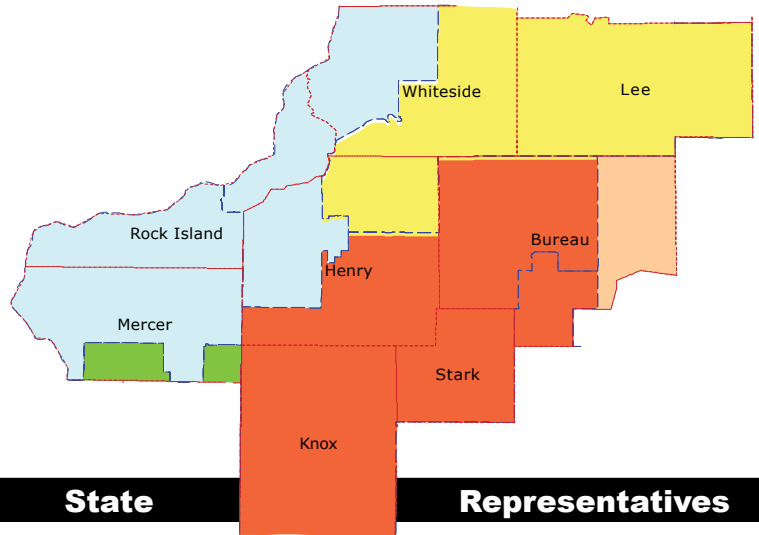

US Senators - Illinois

- Tammy Duckworth
- 1823 2nd Ave., Suite 2
- Rock Island IL 61201 309-606-7060
- Richard Durbin 1504 Third Ave, Ste 227
- Rock Island IL 61201 309-786-5173

Veterans Affairs Dept Of

- **Outpatient Clinic**
- 2826 W. Locust St, Davenport... 563 332-8528

- **Benefits Information And Assistance**
- Toll Free 1 800 827-1000

- **Debt Management**
- Toll Free 1 800 827-0648

- Telephone Device For The Hearing Impaired (TDD)
- Toll Free 1 800 829-4833

- **VA Life Insurance Information and Service**
- Toll Free 1 800 669-8477

- **VA Vocational Rehabilitation & Counseling**
- 1910 E Kimberly Rd Davenport IA
- 563-391-1051

- **Veterans Administration Vet Center**
- 465 Ave of the Cities #140
- East Moline IL..... 309-755-3260

Illinois Legislative Districts

State Senators

District 37

Senator Li Arellano, Jr.
86 South Galena Ave. Suite 2
Dixon, IL 61021
(779) 251-5003

District 36

Senator Michael W. Halpin
Cnty Off Bldg - 1504 3rd Ave.
Rock Island, IL 61201
(309) 558-3612

District 45

Senator Andrew S. Chesney
50 West Douglas Street
Stewart Centre Suite 1001
Freeport, IL 61032
(815) 232-0774

District 71

Representative Dan Swanson
275 N. Division St.
PO Box 173
Woodhull, IL 61490
(309) 334-7474
(309) 334-8000 FAX
Email: swanson@ilhousegop.org

State

Representatives

District 72

Representative Gregg Johnson
945 15th Ave.
East Moline, IL 61244
(309) 203-1668
Email: support@repgreggjohnson.com

District 74

Representative Bradley Fitts
101 West First Street, Suite 501
Dixon, IL 61021
(815) 561-3690
Email: fitts@ilhousegop.org

District 73

Representative Ryan Spain
5407 N. University
Arbor Hall, Suite B
Peoria, IL 61614
(309) 690-7373
Email: repryanSpain@gmail.com

District 90

Representative John M. Cabello
1700 Hutchins Road, Unit B
Machesney Park, IL 61115
(815) 974-0090
Email: cabello@ilhousegop.org