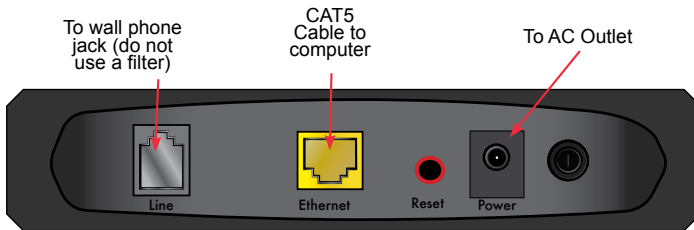

RESTART NETWORKING EQUIPMENT

Shut down your computer. After the computer is shut down, unplug the power cord from the back of the modem (and router, if installed). This is only unplugging it from the back of the equipment and not the wall. Wait sixty seconds. Plug everything back in and restart the computer. Try pulling up a web page.

Back of the modem

(Note: Do not depress the reset button on your modem. If depressed for more than 10 seconds consecutively, the modem defaults will be removed and the modem will no longer work correctly. This will result in the need to exchange the modem and reconfiguration charges will be incurred.)

IP CONFIGURATION CHECK (for non DHCP customers)

Click Start button. Click Control Panel. Click the Network Connections. (If your screen says pick a category, you will first have to select Network and Internet Connections.) Right click Local Area Connection icon. Left click on properties. Double click on Internet Protocol (TCP/IP). Verify your IP address, subnet mask, gateways, DNS numbers (2). You should have all five lines filled in. Your IP's were provided on your new install paperwork.

DHCP CONFIGURATION CHECK

If your Broadband is automatically assigning the Internet Protocol (IP) address, please see directions for setting your computer for DHCP below. (Dynamic Host Configuration Protocol).

PHYSICAL CONNECTION CHECK

Verify that your telephone cord connects directly from the wall jack to the modem (use modem port labeled "line" if present). Do not use a splitter, surge protector or line filters. Plug Cat5 (looks like a fat phone cord) cable into the back of the modem and connect the other end into the back of the computer.

If you need additional troubleshooting assistance, please call

309-944-2103

for 24/7 Internet Support

DHCP - DYNAMIC HOST CONFIGURATION PROTOCOL

Follow the appropriate steps listed below to automatically assign an Internet Protocol (IP) address:

MAC

1. Click Apple menu
2. Click System Preferences
3. Click Network.
4. Click the network port configuration for your account (such as Ethernet) in the list at the left.
5. Click the Configure pop-up menu.
6. Click Using DHCP

WINDOWS 7/8/10

1. Click Start
2. Type ncpa.cpl into start menu search box
3. Network connection will pop up
4. Right click Local Area Connection
5. Left click Properties
6. Click on Internet Protocol Version 4
7. Click Properties
8. Click on Obtain an IP address automatically
9. Click on Obtain DNS server address automatically
10. Click OK to accept new settings

Close all windows that remain open

WINDOWS VISTA

1. Click Start
2. Right click Network
3. Left click Properties
4. Click Manage Network Connections on the left hand side of screen
5. Right click Local Area Connection
6. Left click Properties
7. Click on Internet Protocol Version 4
8. Click Properties
9. Click on Obtain an IP address automatically
10. Click on Obtain DNS server address automatically
11. Click OK to accept new settings

Close all windows that remain open

WINDOWS XP

1. Click Start
2. Click Control Panel
3. Click Network Connections
4. Right click Local Area Connection
5. Click Properties
6. Click on Internet Protocol
7. Click Properties
8. Click Obtain an IP address automatically
9. Click Obtain DNS server address automatically
10. Click OK to accept new settings