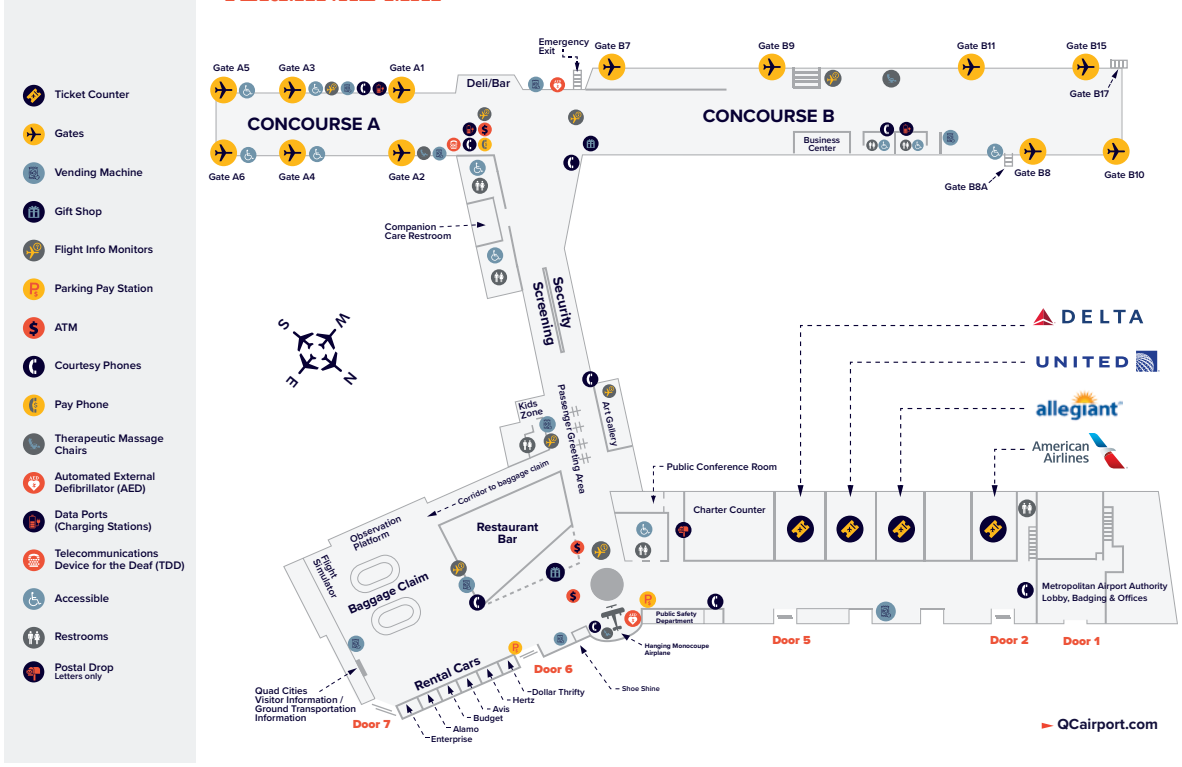

TERMINAL MAP

The Quad City International Airport offers ten nonstop flights on four major airlines.

The Quad City International Airport serves the cities of Atlanta, Charlotte, Chicago (O'Hare), Dallas-Ft. Worth, Denver, Las Vegas, Orlando-Sanford, Phoenix-Mesa, Ft. Myers area via Punta Gorda, Sarasota and St. Petersburg/Clearwater. Flight schedules and cities served are subject to change.